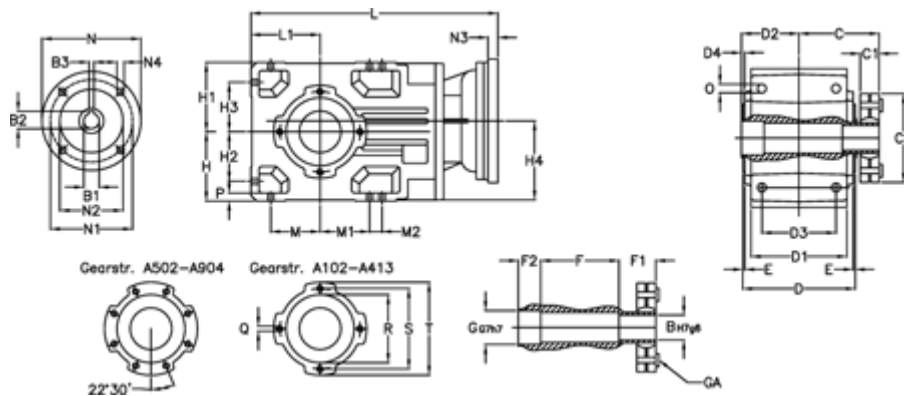

Article number: 29600103515225
 Description: Bevel helical gearbox
 A102US-35,1-P71B5

Measures

B = 30	D1 = 95	F2 = 36	L = 282.5	N3 = -
B1 = 14	D2 = 60	G = 32	L1 = 70	N4 = M8x16
B2 = 16.3	D3 = 75	GA = 14,5 NM	M = 50.0	O = 9.5
B3 = 5	d4 = 4.5	H = 70	M1 = 50.0	P = 9
C = 89.5	Description = A102US-xx-P71 B5	H1 = 70	M2 = -	Q = M8x12
C1 = 23	E = 3.0	H2 = 50.0	N = 160	R = 80
C2 = 72.0	F = 77.5	H3 = 50.0	N1 = 130	S = 100
D = 117	F1 = 36.0	H4 = 83.0	N2 = 110	T = 120